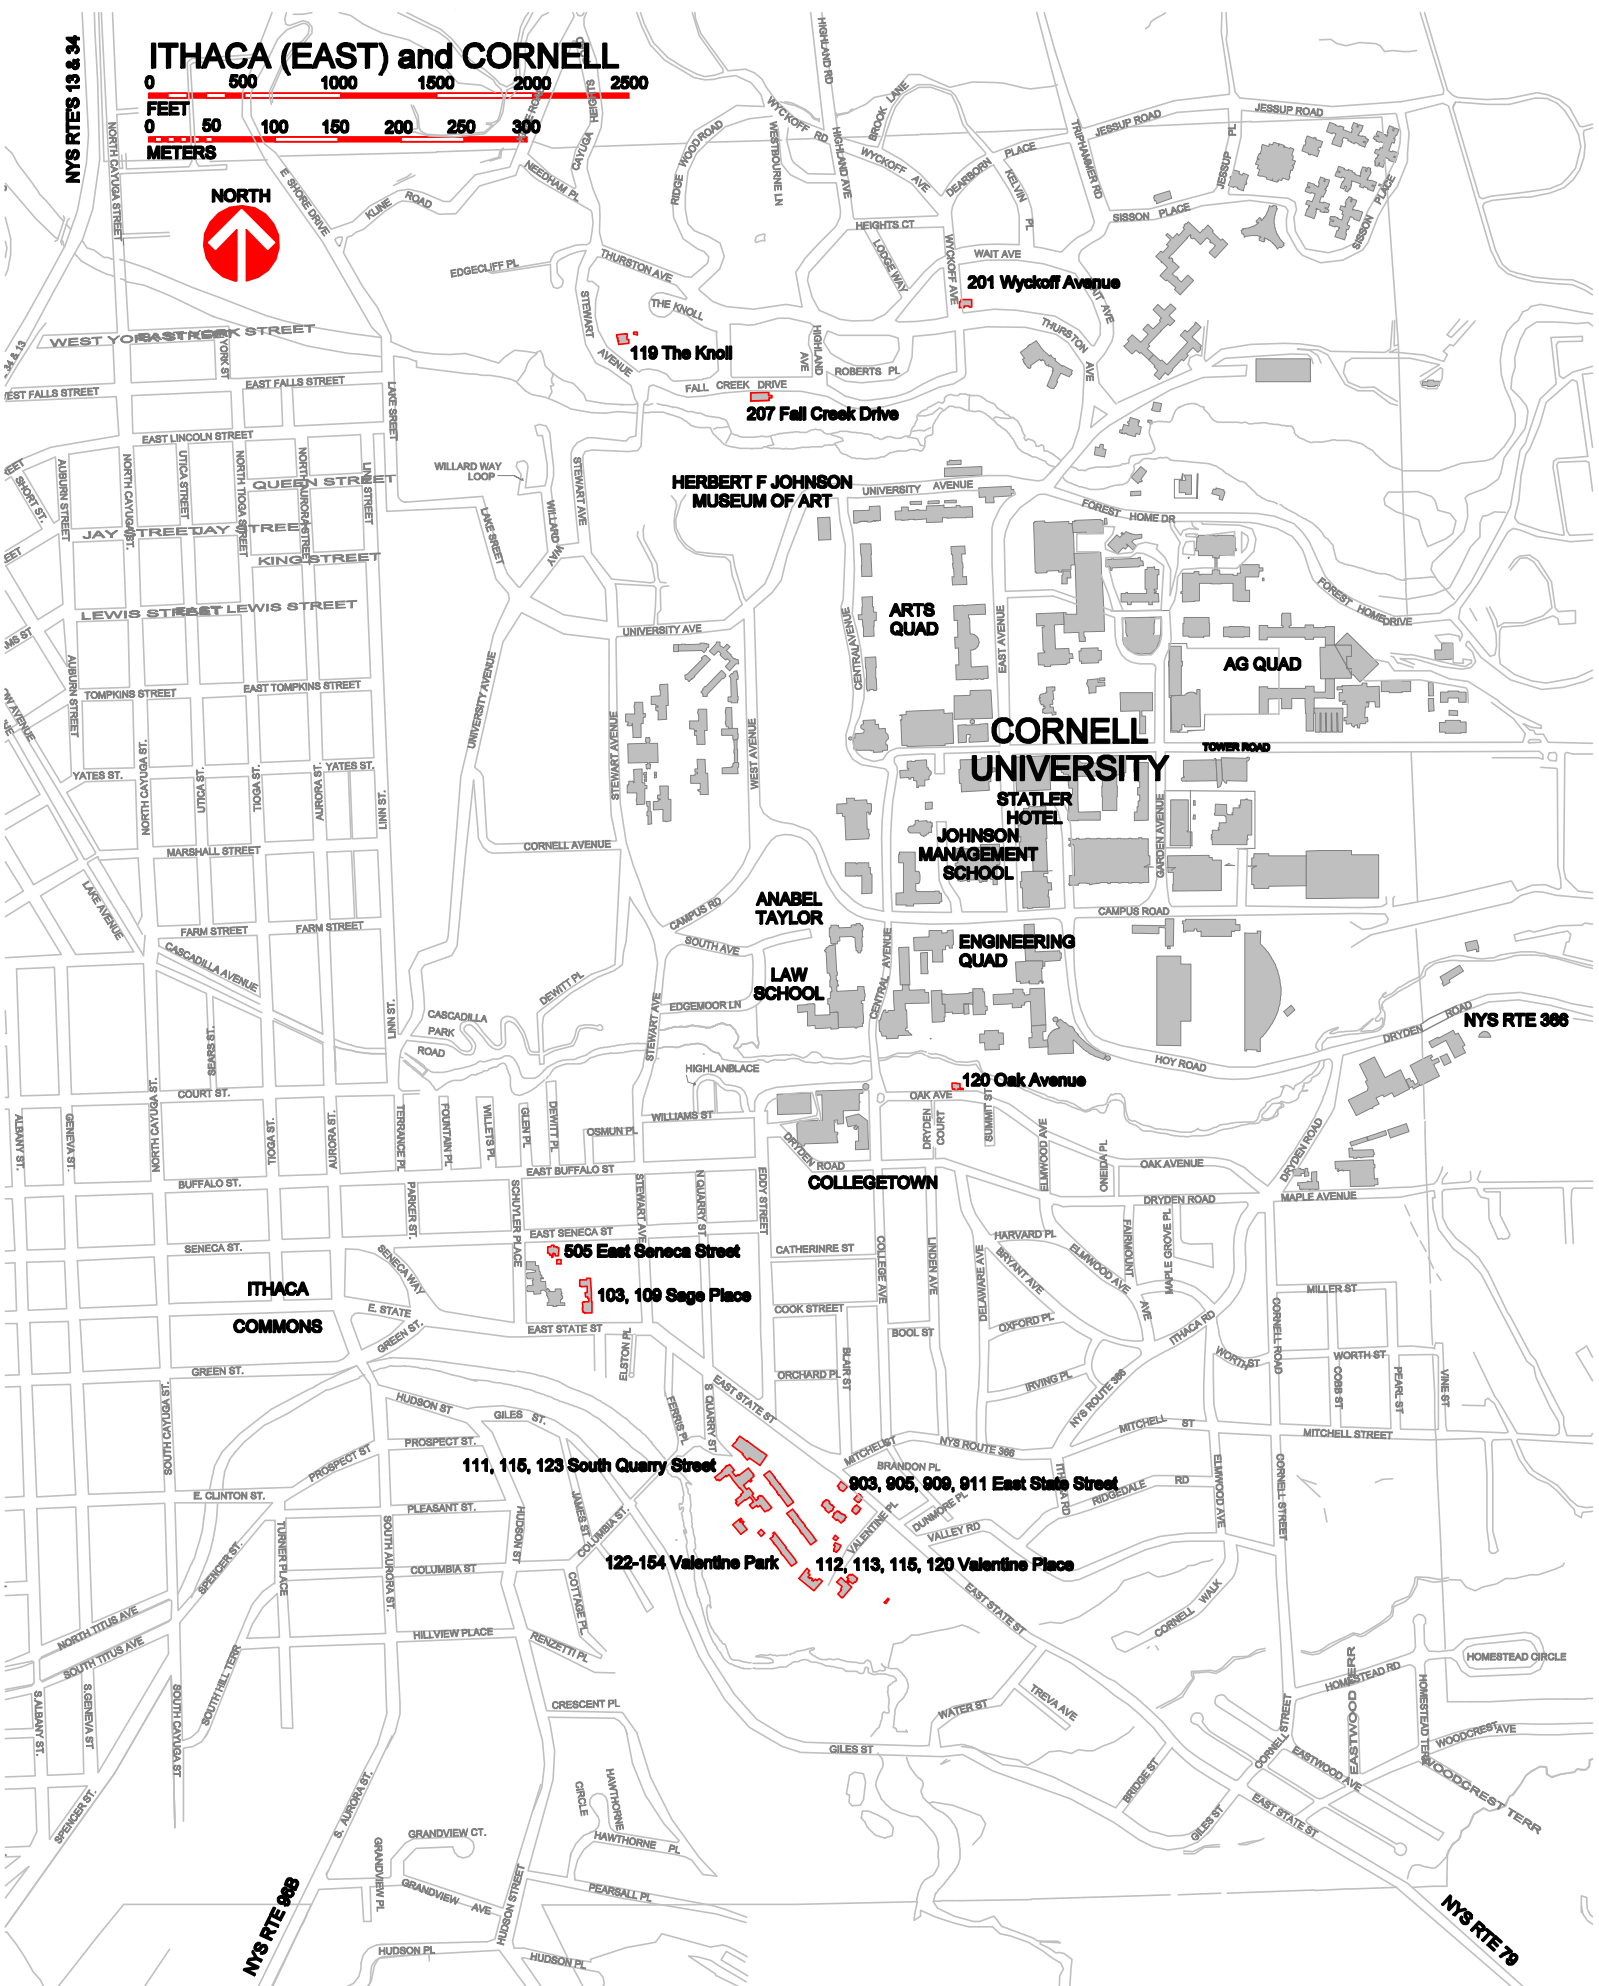

NYS RTES 13 & 34

ITHACA (EAST) and CORNELL

0 500 1000 1500 2000 2500

FEET

0 50 100 150 200 250 300

METERS

HERBERT F JOHNSON MUSEUM OF ART

ARTS QUAD

AG QUAD

CORNELL UNIVERSITY

STATLER HOTEL

JOHNSON MANAGEMENT SCHOOL

ANABEL TAYLOR

LAW SCHOOL

ENGINEERING QUAD

NYS RTE 386

120 Oak Avenue

COLLEGETOWN

ITHACA COMMONS

505 East Seneca Street

103, 109 Sage Place

111, 115, 123 South Quarry Street

903, 905, 909, 911 East State Street

122-154 Valentine Park 112, 113, 115, 120 Valentine Place

NYS RTE 808

NYS RTE 79